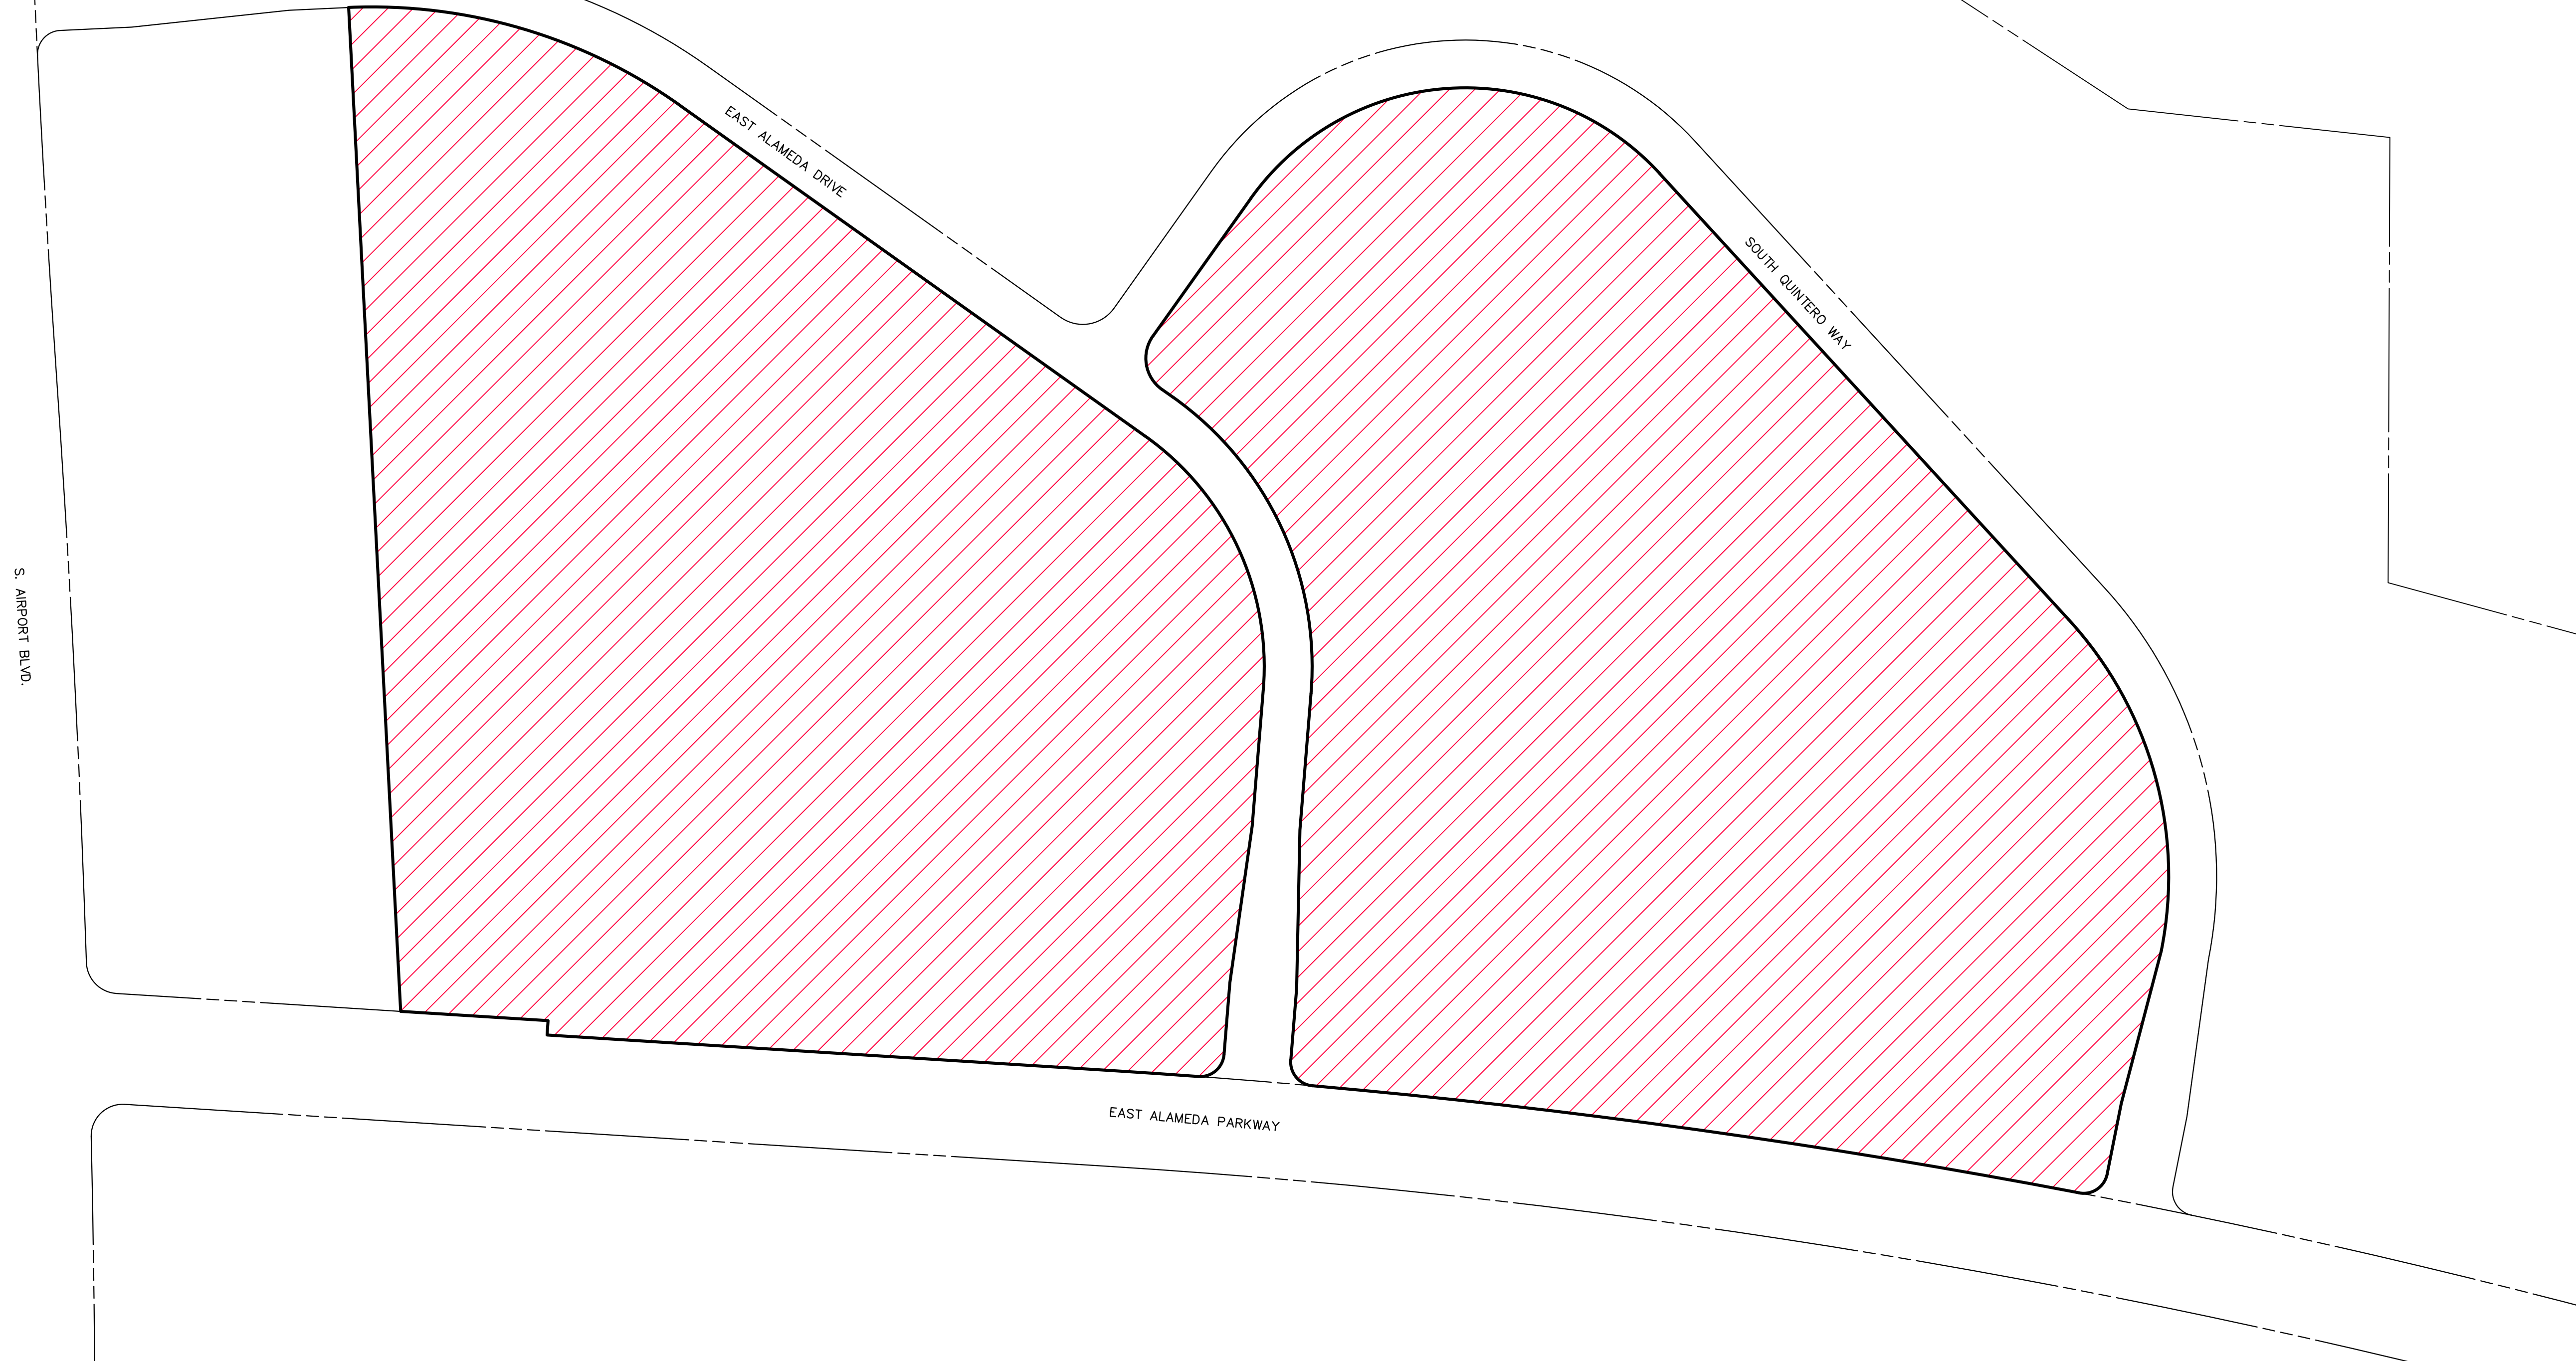

DISTRICT MAP

BUCKLEY YARD METROPOLITAN DISTRICT NO. 2

LOCATED IN THE NORTHWEST 1/4 OF SECTION 16, TOWNSHIP 4 SOUTH, RANGE 66 WEST OF THE 6TH PRINCIPAL MERIDIAN
CITY OF AURORA, COUNTY OF ARAPAHOE, STATE OF COLORADO

NW 1/4, SEC. 16,
T.4S, R.66W, 6TH P.M.

 BUCKLEY YARD METROPOLITAN DISTRICT NO. 2

DISTRICT MAP
BUCKLEY YARD MD 2
JOB NO. 16044.00
12/20/2022
SHEET 1 OF 1

 **J-R ENGINEERING**
A Westrian Company

Centennial 303-740-9393 • Colorado Springs 719-593-2593
Fort Collins 970-491-9888 • www.jrengineering.com